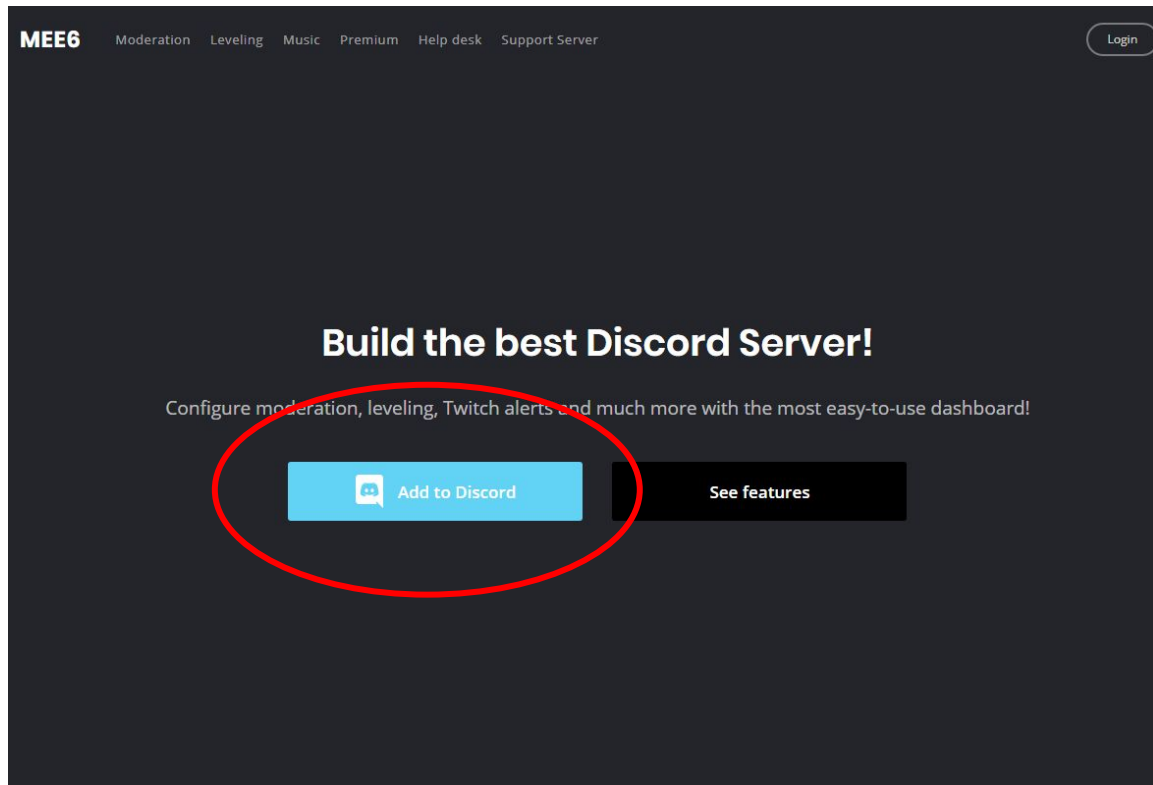

MEE6 BOT導 入

URLへアクセス

URL: <https://mee6.xyz/>

Add to Discord をクリック

認証ボタンをクリック

追加するサーバーを選択

ダッシュボードへ移動する

The screenshot shows the MEE6 dashboard for a server named "mojo's community". The top navigation bar includes "MEE6", "Moderation", "Leveling", "Music", "Premium", "Help desk", and "Support Server". The server name "mojo / ぬぎぬぎぬぎ" is visible in the top right. Below the navigation bar, there are tabs for "PLUGINS", "LEADERBOARD", "SETTINGS", and "PREMIUM". The main content area displays a grid of plugin cards:

Twitchプラグインをクリック

The screenshot shows the MEE6 plugin management interface for a Discord server named 'mojo's community'. The interface is dark-themed and features a top navigation bar with 'MEE6' and various menu items like 'Moderation', 'Leveling', 'Music', 'Premium', 'Help desk', and 'Support Server'. Below this, there's a sub-navigation bar with 'PLUGINS', 'LEADERBOARD', 'SETTINGS', and 'PREMIUM'. The main area displays a grid of plugin cards, each with an icon, a title, and a brief description. The 'Twitch' plugin card, which is circled in red, is located in the third row, second column. It features a Twitch logo icon and the text 'Twitch' and 'Notify people when your favorite streamers go live'. Other visible plugins include 'Custom Commands', 'Levels', 'Welcome', 'Search Anything', 'Help', 'Moderator', 'Timers', 'Record', 'Music Quiz', 'Music', and 'Reddit'. Some premium plugins have a yellow 'PREMIUM' banner in the top right corner.