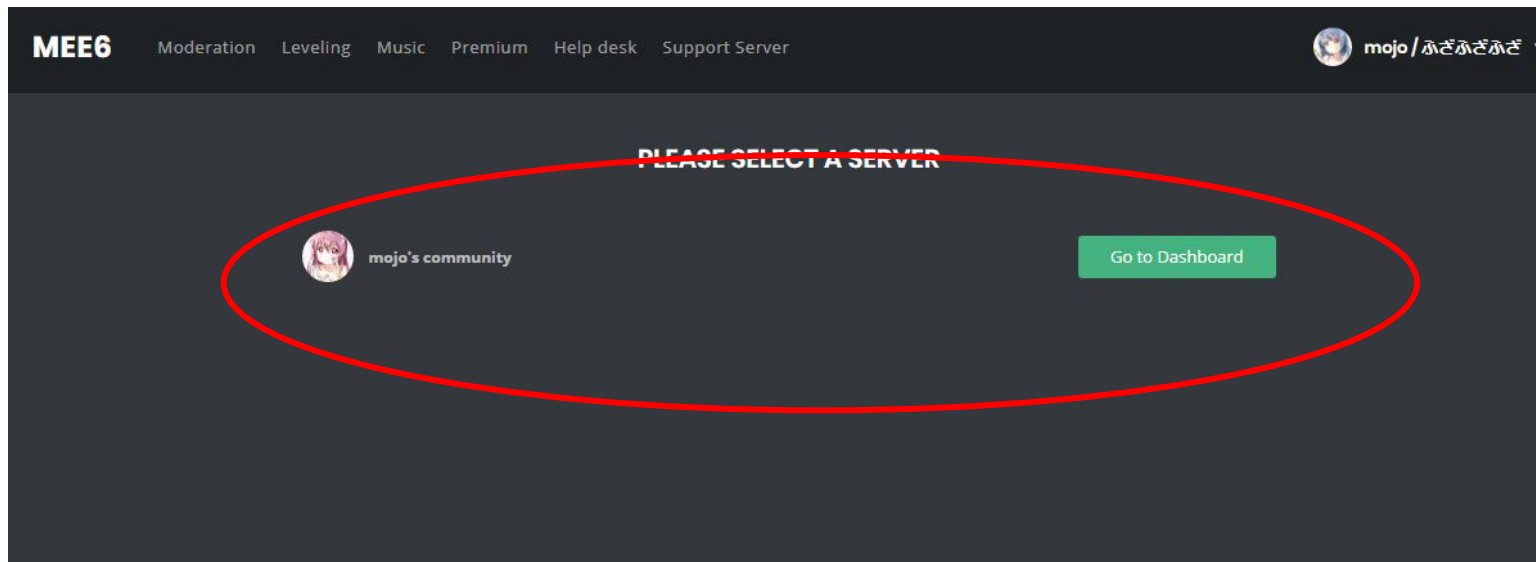

MEE6 BOT導 入

URLへアクセス

URL: <https://mee6.xyz/>

Add to Discord をクリック

認証ボタンをクリック

追加するサーバーを選択

ダッシュボードへ移動する

The screenshot shows the MEE6 dashboard for a server named "mojo's community". The top navigation bar includes "MEE6", "Moderation", "Leveling", "Music", "Premium", "Help desk", and "Support Server". The server name "mojo / ぬぎぬぎぬぎ" is visible in the top right. Below the navigation bar, there are tabs for "PLUGINS", "LEADERBOARD", "SETTINGS", and "PREMIUM". The main content area displays a grid of plugin cards:

Twitchプラグインをクリック

The screenshot shows the MEE6 plugin management interface for a Discord server named 'mojo's community'. The interface is dark-themed and features a top navigation bar with 'MEE6' and various menu items like 'Moderation', 'Leveling', 'Music', 'Premium', 'Help desk', and 'Support Server'. Below this, there's a sub-navigation bar with 'PLUGINS', 'LEADERBOARD', 'SETTINGS', and 'PREMIUM'. The main area displays a grid of plugin cards, each with an icon, a title, and a brief description. The 'Twitch' plugin card, which is circled in red, is located in the third row, second column. It features a Twitch logo icon and the text 'Twitch' and 'Notify people when your favorite streamers go live'. Other visible plugins include 'Custom Commands', 'Levels', 'Welcome', 'Search Anything', 'Help', 'Moderator', 'Timers', 'Record', 'Music Quiz', 'Music', and 'Reddit'. Some premium plugins have a yellow 'PREMIUM' banner in the top right corner.

確認ウィンドウで「Yes!」を選択

Twitchプラグインの設定画面に遷移

The screenshot shows the Twitch plugin configuration interface. At the top, the server name "mojo's community" is visible, along with navigation tabs for "PLUGINS", "LEADERBOARD", "SETTINGS", and "PREMIUM". The Twitch plugin is currently active, as indicated by the Twitch icon and the text "TWITCH" on the left, and a "Disable" button on the right.