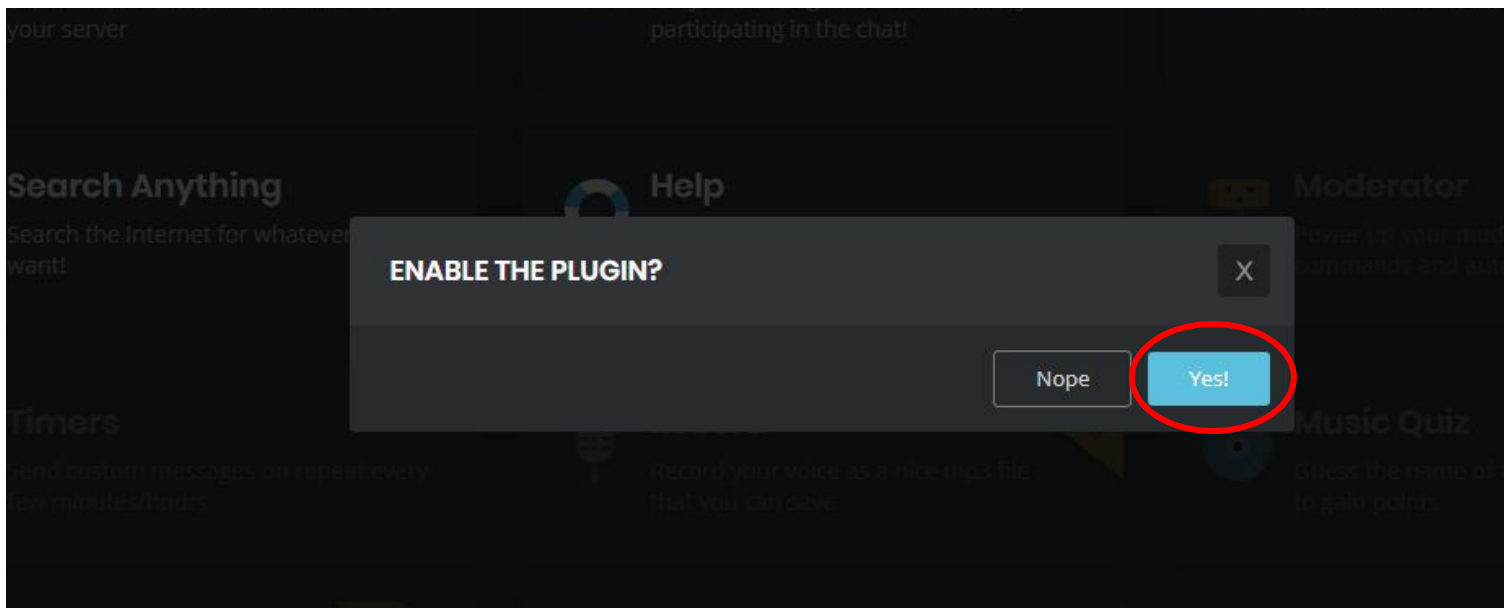

確認ウィンドウで「Yes!」を選択